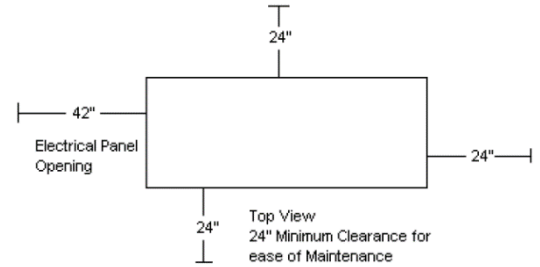

Dimensions			
Model	Dim. A	Dim. B	Dim. C
SBB030700	17"	30"	13.5"
SBB030700HP	17"	30"	13.5"
SBB050700	19"	30"	13"
SBB050700HP	19"	30"	13"

Oil-less Scroll Basemount Simplex – Transportation									
Model	HP ¹	SCFM @ Max PSIG	Maximum PSIG	BTU/Hr	dB(A) Level	System F.L.A.			System Weight (lbs)
						208V	230V	460V	
SBB030700	3	8.7	115	7,635	70	9	8.1	4.1	127
SBB030700HP	3	7.1	145	7,635	70	9	8.1	4.1	127
SBB050700	5	15.2	115	12,725	71	14.2	12.8	6.4	150
SBB050700HP	5	12.1	145	12,725	71	14.2	12.8	6.4	150