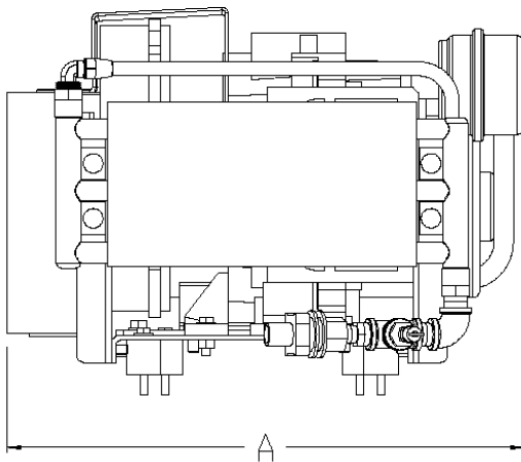

Dimensions			
Model	Dim. A	Dim. B	Dim. C
SBB030700	17"	30"	13.5"
SBB030700HP	17"	30"	13.5"
SBB050700	19"	30"	13"
SBB050700HP	19"	30"	13"

Oil-less Scroll Basemount Simplex – Transportation									
Model	HP ¹	SCFM @ Max PSIG	Maximum PSIG	BTU/Hr	dB(A) Level	System F.L.A.			System Weight (lbs)
						208V	230V	460V	
SBB030700	3	8.7	115	7,635	70	9	8.1	4.1	127
SBB030700HP	3	7.1	145	7,635	70	9	8.1	4.1	127
SBB050700	5	15.2	115	12,725	71	14.2	12.8	6.4	150
SBB050700HP	5	12.1	145	12,725	71	14.2	12.8	6.4	150