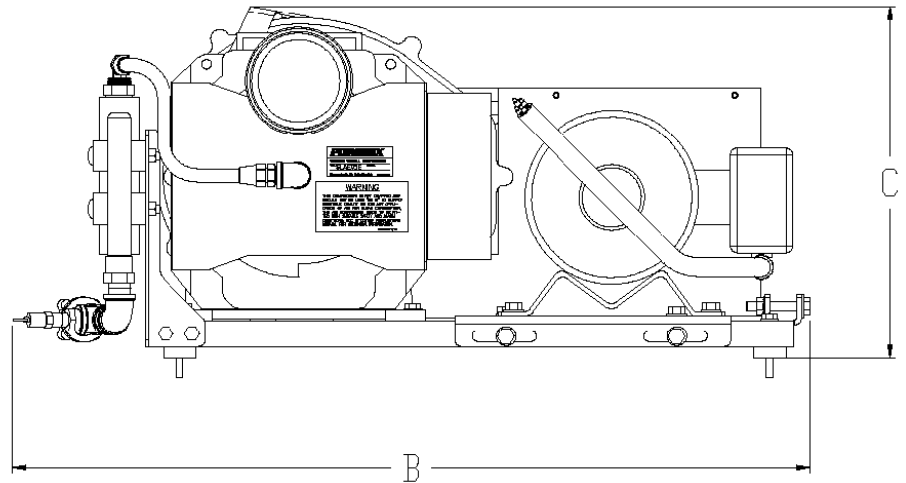

Dimensions			
Model	Dim. A	Dim. B	Dim. C
SBB030700	17"	30"	13.5"
SBB030700HP	17"	30"	13.5"
SBB050700	19"	30"	13"
SBB050700HP	19"	30"	13"

Oil-less Scroll Basemount Simplex – Transportation									
Model	HP ¹	SCFM @ Max PSIG	Maximum PSIG	BTU/Hr	dB(A) Level	System F.L.A.			System Weight (lbs)
						208V	230V	460V	
SBB030700	3	8.7	115	7,635	70	9	8.1	4.1	127
SBB030700HP	3	7.1	145	7,635	70	9	8.1	4.1	127
SBB050700	5	15.2	115	12,725	71	14.2	12.8	6.4	150
SBB050700HP	5	12.1	145	12,725	71	14.2	12.8	6.4	150